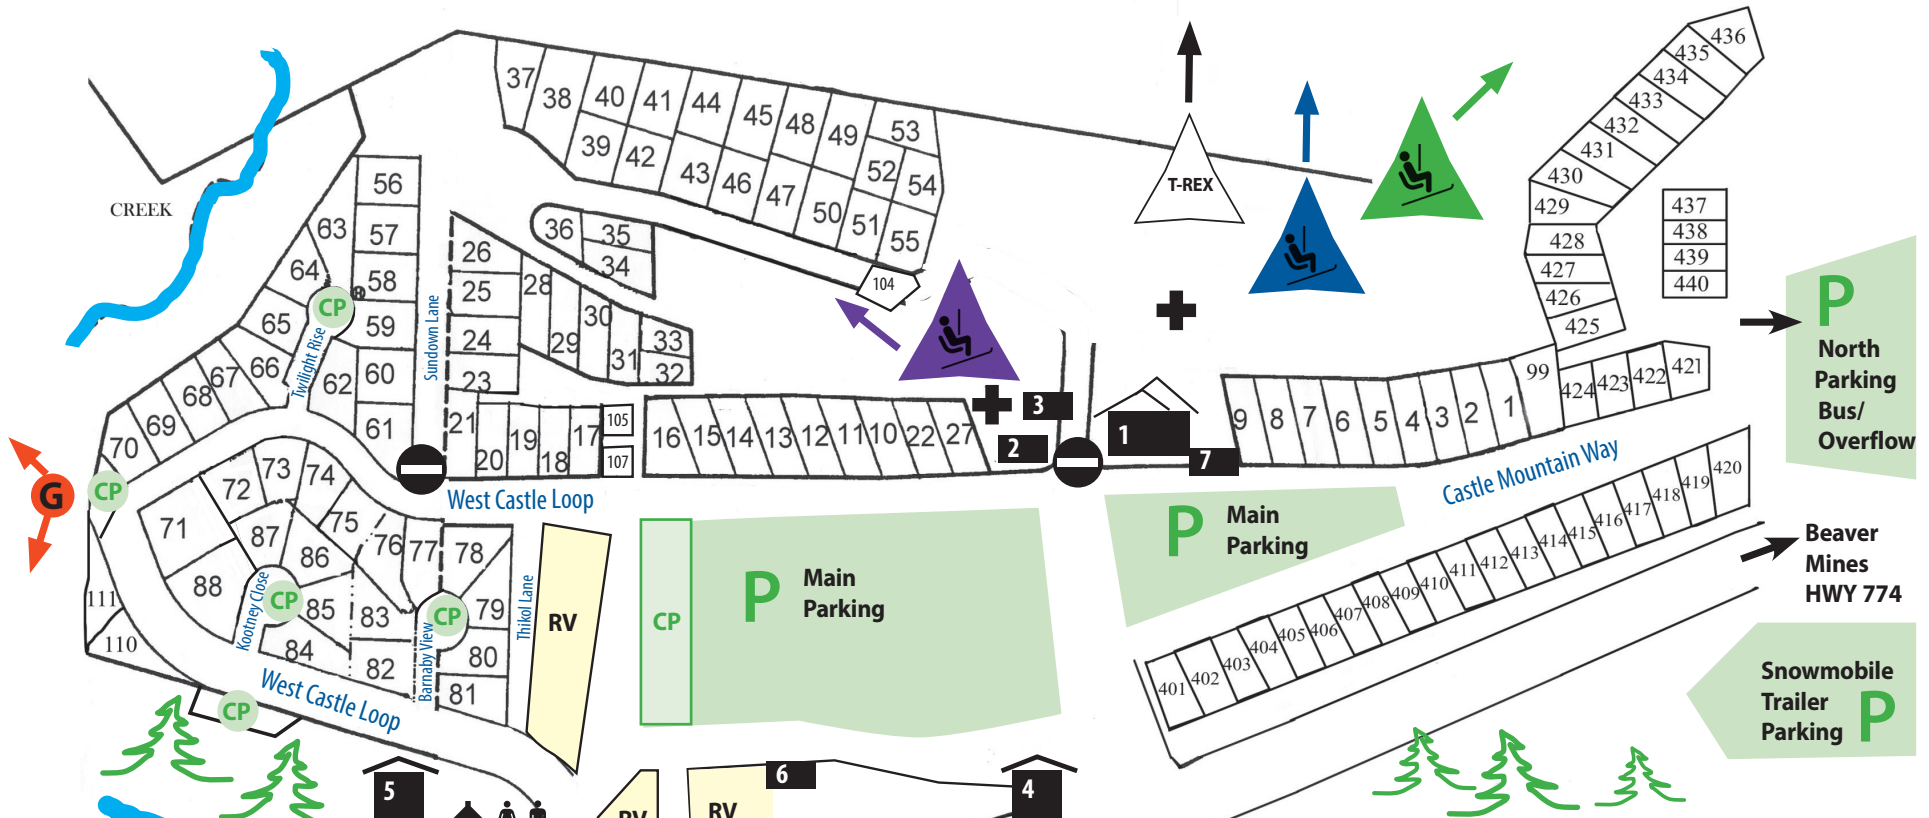

Winter Village Area Map

CP Community Vehicle Parking

**Please remove vehicles on weekdays after snowfall to cleared areas in main parking lot to allow for snow removal.*

- 1 - Day Lodge/Tickets/Snow School
- 2 - Rentals/Pro Shop
- 3 - T-Bar Pub
- ⊕ MSO/Infirmary
- 4 - Hotel/Hostel
- RV Area
- 🚿 👤 👤 Wash House
- 5 - Tamarack Lodge/Staff Accom
- 6 - Garbage/Recycling
- 7 - Returnable Bottle Recycling

- ▲ Huckleberry Chair
- ▲ Blue Chair
- ▲ Beginner Area
- ▲ T-Rex Lift

- P** Parking
- ⊖ No Winter Access
- 🔴 Multiuse Trails Cross Country, Snow Shoe, Fat Bike
- G** Groomed