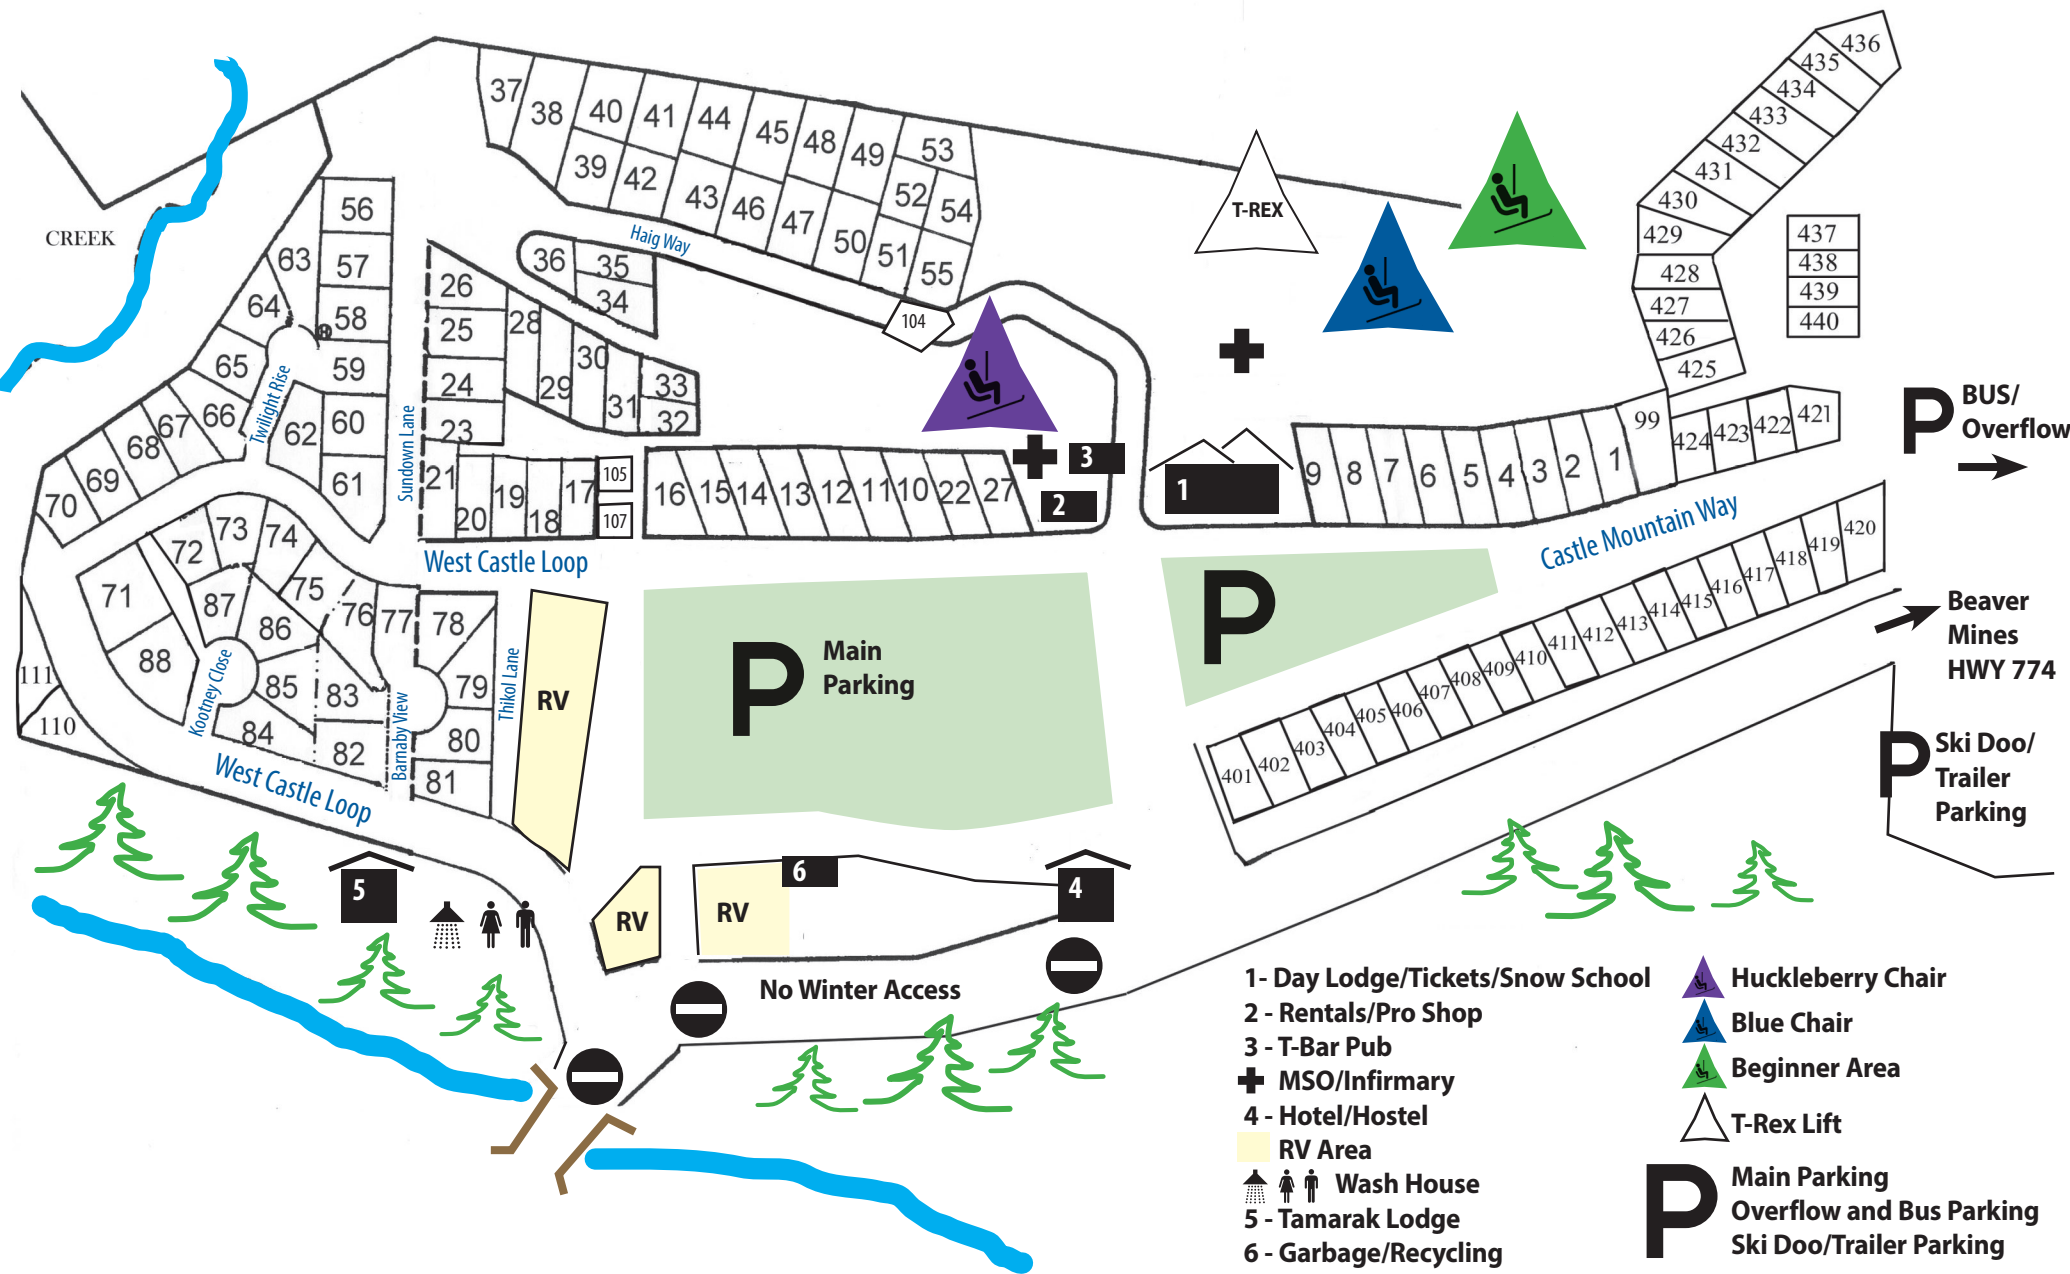

# Winter Village Area Map

- 1 - Day Lodge/Tickets/Snow School
- 2 - Rentals/Pro Shop
- 3 - T-Bar Pub
- ⊕ MSO/Infirmary
- 4 - Hotel/Hostel
- RV Area
- 🚿👤👤 Wash House
- 5 - Tamarak Lodge
- 6 - Garbage/Recycling
- 🟪 Huckleberry Chair
- 🟦 Blue Chair
- 🟩 Beginner Area
- 🔺 T-Rex Lift
- P** Main Parking
- P** Overflow and Bus Parking
- P** Ski Doo/Trailer Parking